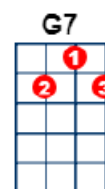

[n/c] When I need hope [G7] and inspi[C]ration
You're always [F] strong when I'm tired and [C] weak
[G7] I could [C] search this whole world [F] over
But you'd still [C] be every[G7]thing I [C] need