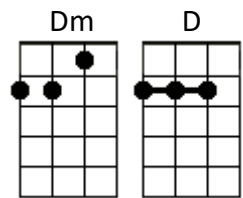

Will You Still Love Me Tomorrow
King - Winehouse - Shirelles

www.victoriaukelele.club

S 1

Intro: F I-VVI G7 I-VVI C I-VVI G7 I-VVI

C Am F G7
To-night you're mine, completely
C Am F G7
You give your love, so sweetly
Em7 Am F A7
Tonight the light of love is in your eyes
F G7 C G7
But will you love me tomorrow ?

C Am F G7
I'd like to know, that your love
C Am F G7
is love I can be sure of
Em7 Am F A7
So tell me now, and I won't ask again
F G7 C G7
Will you still love me tomorrow ?

Will You Still Love Me Tomorrow
King - Winehouse - Shirelles

www.victoriaukelele.club

S 2

Instrumental: strum & hum one verse....

C Am F G7 C Am F G7

Em7 Am F A7 F G7 C C7

F Dm Em7 A7

To-night with words unspoken

F Dm C C7

You say that I'm the only o-o-o-one

F Dm Em7 A7

But will my heart be broken,

N/S D /// D /// F G7

When the night meets the mor-ning s-u-u-un.

C Am F G7

I'd like to know, that your love,

C Am F G7