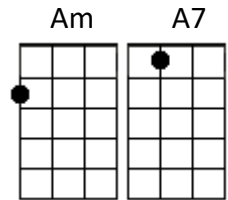

Will You Still Love Me Tomorrow
King - Winehouse - Shirelles

www.victoriaukelele.club

S 1

Intro: F I-VVI G7 I-VVI C I-VVI G7 I-VVI

C Am F G7
To-night you're mine, completely
C Am F G7
You give your love, so sweetly
Em7 Am F A7
Tonight the light of love is in your eyes
F G7 C G7
But will you love me tomorrow ?

C Am F G7
I'd like to know, that your love
C Am F G7
is love I can be sure of
Em7 Am F A7
So tell me now, and I won't ask again
F G7 C G7
Will you still love me tomorrow ?

Will You Still Love Me Tomorrow
King - Winehouse - Shirelles

www.victoriaukelele.club

S 2

Instrumental: strum & hum one verse....

C Am F G7 C Am F G7

Em7 Am F A7 F G7 C C7

F Dm Em7 A7

To-night with words unspoken

F Dm C C7

You say that I'm the only o-o-o-one

F Dm Em7 A7

But will my heart be broken,

N/S D /// D /// F G7

When the night meets the mor-ning s-u-u-un.

C Am F G7

I'd like to know, that your love,

C Am F G7