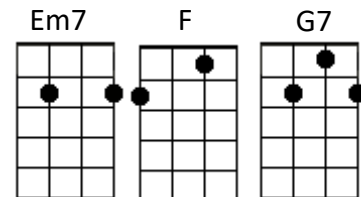

Will You Still Love Me Tomorrow
King - Winehouse - Shirelles

www.victoriaukelele.club

S 1

Intro: F I-VVI G7 I-VVI C I-VVI G7 I-VVI

C Am F G7
To-night you're mine, completely
C Am F G7
You give your love, so sweetly
Em7 Am F A7
Tonight the light of love is in your eyes
F G7 C G7
But will you love me tomorrow ?

C Am F G7
Is this a lasting treasure
C Am F G7
Or just a moment's pleasure
Em7 Am F A7
Can I---I believe the magic of your sighs?
F G7 C C7
Will you still love me tomorrow ?

F Dm Em7 A7
To-night with words unspoken
F Dm C C7
You say that I'm the only o-o-one
F Dm Em7 A7
But will my heart be broken
N/S D/// D/// F G7
When the night, meets the mo-orning su-u-un

C Am F G7
I'd like to know, that your love
C Am F G7
is love I can be sure of
Em7 Am F A7
So tell me now, and I won't ask again
F G7 C G7
Will you still love me tomorrow ?