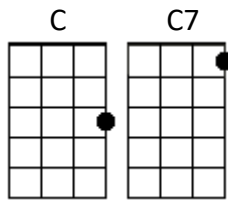

Will You Still Love Me Tomorrow
King - Winehouse - Shirelles

www.victoriaukelele.club

S 1

Intro: F I-VVI G7 I-VVI C I-VVI G7 I-VVI

C Am F G7
To-night you're mine, completely
C Am F G7
You give your love, so sweetly
Em7 Am F A7
Tonight the light of love is in your eyes
F G7 C G7
But will you love me tomorrow ?

C Am F G7
I'd like to know, that your love
C Am F G7
is love I can be sure of
Em7 Am F A7
So tell me now, and I won't ask again
F G7 C G7
Will you still love me tomorrow ?

Will You Still Love Me Tomorrow
King - Winehouse - Shirelles

www.victoriaukelele.club

S 2

Instrumental: strum & hum one verse....

C Am F G7 C Am F G7

Em7 Am F A7 F G7 C C7

F Dm Em7 A7

To-night with words unspoken

F Dm C C7

You say that I'm the only o-o-o-one

F Dm Em7 A7

But will my heart be broken,

N/S D /// D /// F G7

When the night meets the mor-ning s-u-u-un.

C Am F G7

I'd like to know, that your love,

C Am F G7