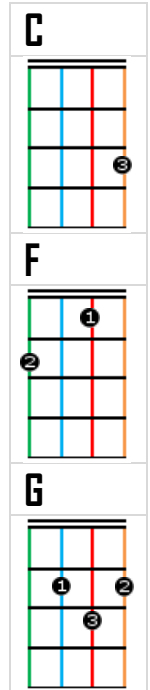

Intro: C /, C /,

[G] I'm not the [F] kind to complain that I
[G] never had a [F] girl to [C] love
[G] Many fine girls I [F] tried hard to know but
I [G] think I never [F] tried e[C]nough
[G] Sitting one [F] day by myself
and I'm thinking, " what [F] could be [C] wrong?"
When this [G] funny little [F] Hedgehog comes [G] running up to [F] me
And it [G] starts up to [F] sing me this [C] song

CHORUS:

Oh you [G] know all the words, and you [F] sung all the notes,
But you [G] never quite [F] learned the [C] song she sang
[G] I can tell by the [F] sadness in your eyes,
That you [G] never quite [F] learned the [C] song.

[Instrumental Bridge]

[G] Every day when [F] the sun go down,
[G] and the evening [F] is so very [C] still,
[G] Many a fine girl I've [F] held in my arms, and
I [G] hope there's many more [F] that I [C] will.
[G] But just when every[F]thing is going fine,
and absolutely [F] nothing is [C] wrong
This [G] funny little [F] hedgehog's [G] always ar[F]round
And every [G] time he wants to [F] sing me this [C] song

CHORUS:

[Instrumental Bridge]

[G] One day when the [F] moon was full I
[G] thought I might settle [C] down
[G] Found myself a [F] pretty little girl and
I [G] stopped all my [F] running [C] around
[G] But just when the [F] preacher come along,
and he's just [F] gonna pop on the [C] ring
This [G] funny little [F] hedgehog's [G] running down the [F] aisle
And I [G] have to [F] tell what he did [C] sing.

CHORUS:

[Instrumental Bridge]