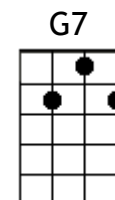

Somewhere Over The Rainbow

Frances Ethel Gumm

(Judy Garland)

www.victoriaukelele.club

Intro: (Ebdim) V/-/ (Em7) // [F] / [G7] /

C Em7 F C
Somewhere over the rainbow, way up high
F C Am G7 C
There's a land that I heard of, once in a lullaby
C Em7 F C
Somewhere over the rainbow, skies are blue
F C Am G7 C
And the dreams that you dare to dream, really do come true

C Em7 F C
Somewhere over the rainbow, Bluebirds fly
F C Am G7 C
Birds fly over the rainbow, why then, oh why can't I

chorus

C Em7 F C
Somewhere over the rainbow, Bluebirds fly
F C Am G7 C
Birds fly over the rainbow, why then, oh why can't I