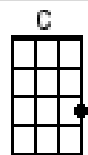

Skye Boat Song

Sir Harold Boulder 1884 (music by Annie McLeod)

victoriaukelele.club

[G] Carry the [Em] lad that's [Am7] born to be [D7]
King

[G] Over the [C] sea to [G] Skye [G]

CHORUS

[G] Speed bonnie [Em] boat, like a [Am7] bird on
the [D7] wing

[G] "Onward!" the [C] sailors [G] cry [D7]

[G] Carry the [Em] lad that's [Am7] born to be
[D7] King

[G] Over the [C] sea to [G] Skye [G]

[Em] Loud the winds howl [Am] loud the waves roar

[Em] Thunderclaps [C] rend the [Em] air [Em]

[Em] Baffled our foes [Am] stand by the shore

[Em] Follow they [C] will not [Em] dare [D7]

CHORUS

[Em] Though the waves leap [Am] soft shall ye sleep

[Em] Ocean's a [C] royal [Em] bed [Em]

[Em] Rocked in the deep [Am] Flora will keep

[Em] Watch by your [C] weary [Em] head [D7]

CHORUS

[Em] Many's the lad [Am] fought on that day

[Em] Well the clay-[C]more could [Em] wield [Em]

[Em] When the night came [Am] silently lay

[Em] Dead on [C] Culloden's [Em] field [D7]

CHORUS

[Em] Burned are our homes [Am] exile and death

[Em] Scatter the [C] loyal [Em] men [Em]

[Em] Yet e'er the sword [Am] cool in the sheath

[Em] Charlie will [C] come [Em] again [D7]