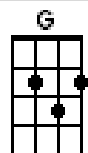

Skye Boat Song

Sir Harold Boulder 1884 (music by Annie McLeod)

victoriaukelele.club

[G] Carry the [Em] lad that's [Am7] born to be [D7]
King

[G] Over the [C] sea to [G] Skye [G]

CHORUS

[G] Speed bonnie [Em] boat, like a [Am7] bird on
the [D7] wing

[G] "Onward!" the [C] sailors [G] cry [D7]

[G] Carry the [Em] lad that's [Am7] born to be
[D7] King

[G] Over the [C] sea to [G] Skye [G]

[Em] Loud the winds howl [Am] loud the waves roar

[Em] Thunderclaps [C] rend the [Em] air [Em]

[Em] Baffled our foes [Am] stand by the shore

[Em] Follow they [C] will not [Em] dare [D7]

CHORUS

[Em] Though the waves leap [Am] soft shall ye sleep

[Em] Ocean's a [C] royal [Em] bed [Em]

[Em] Rocked in the deep [Am] Flora will keep

[Em] Watch by your [C] weary [Em] head [D7]

CHORUS

[Em] Many's the lad [Am] fought on that day

[Em] Well the clay-[C]more could [Em] wield [Em]

[Em] When the night came [Am] silently lay

[Em] Dead on [C] Culloden's [Em] field [D7]

CHORUS

[Em] Burned are our homes [Am] exile and death

[Em] Scatter the [C] loyal [Em] men [Em]

[Em] Yet e'er the sword [Am] cool in the sheath

[Em] Charlie will [C] come [Em] again [D7]