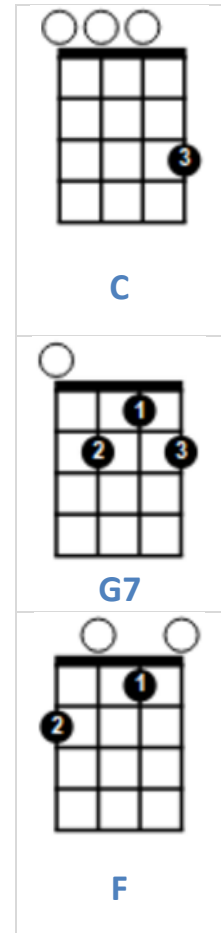

Saints/Sweet Chariot/This Train

victoriaukelele.club

Count: 1 2 3 4

Intro: Rolling C [Stop]

Oh when the [C] saints go marching in
Oh when the saints go marching [G7] in
I want to [C] be in that [F] number
When the [C] saints go [G7] marching [C] in

Swing [C] low, sweet chariot
Comin for to carry me [G7] home
Swing [C] low, sweet [F] chariot
Comin' [C] for to [G7] carry me [C] home

[C] This train is bound for glory, this train
This train is bound for glory, [G7] this train

[C] This train is [F] bound for glory,
[C] Non gonna ride it but the righteous and
the holy

[C] This train is [G7] bound for glory, [C] this
train

Repeat verses as requested as the occasion requires.