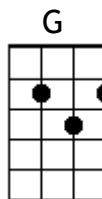

I Only Wanna Be With You (G)

Rusty Springboard - 1963

victoriaukelele.club

Strum: Simple - follow lyrics

Intro: [Am] [D7] [G]

I [G] don't know what it is that makes me [Em7] love you so,
I [G] only know I never want to [Em7] let you go.
Cause [C] you started [D7] something, [Am] can't you [D7] see,
That [G] ever since we met you've had a [Em7] hold on me.
It [C] happens to be [D7] true, I [Am] only wanna [D7] be with [G] you [C] [D7]

It [G] doesn't matter where you go or [Em7] what you do,
I [G] want to spend each moment of the [Em7] day with you.
[C] Look what has [D7] happened, with [Am] just one [D7] kiss,
I [G] never knew that I could be in [Em7] love like this.
It's [C] crazy but it's [D7] true, I [Am] only wanna [D7] be with [G] you.

[Eb] You stopped and smiled at me, and [G] asked if I [C] cared to [G] dance,
[D7] I fell into your open arms, [A7] I didn't stand a [D7] chance, now listen honey -

[G] I just wanna be beside you [Em7] everywhere,
As [G] long as we're together honey [Em7] I don't care.
Cause [C] you started [D7] something, [Am] can't you [D7] see,
That [G] ever since we met you've had a [Em7] hold on me.
It [C] happens to be [D7] true, I [Am] only wanna [D7] be with [G] you.

Instrumental & hum: As per previous verse.

[G] [Em7] [G] [Em7] [C] [D7] [Am] [D7] [G] [Em7] [C] [D7] [Am] [D7] [G]

[Eb] You stopped and smiled at me, and [G] asked if I [C] cared to [G] dance,
[D7] I fell into your open arms, [A7] I didn't stand a [D7] chance, now hear me honey -

[G] I just wanna be beside you [Em7] everywhere,
As [G] long as we're together honey [Em7] I don't care.
Cause [C] you started [D7] something, now [Am] can't you [D7] see,
That [G] ever since we met you've had a [Em7] hold on me.
It [C] happens to be [D7] true, I [Am] only wanna [D7] be with [G] you.