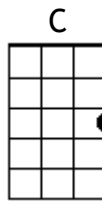

I Only Wanna Be With You (G)

Rusty Springboard - 1963

victoriaukelele.club

Strum: Simple - follow lyrics

Intro: [Am] [D7] [G]

I [G] don't know what it is that makes me [Em7] love you so,
I [G] only know I never want to [Em7] let you go.
Cause [C] you started [D7] something, [Am] can't you [D7] see,
That [G] ever since we met you've had a [Em7] hold on me.
It [C] happens to be [D7] true, I [Am] only wanna [D7] be with [G] you [C] [D7]

It [G] doesn't matter where you go or [Em7] what you do,
I [G] want to spend each moment of the [Em7] day with you.
[C] Look what has [D7] happened, with [Am] just one [D7] kiss,
I [G] never knew that I could be in [Em7] love like this.
It's [C] crazy but it's [D7] true, I [Am] only wanna [D7] be with [G] you.

[Eb] You stopped and smiled at me, and [G] asked if I [C] cared to [G] dance,
[D7] I fell into your open arms, [A7] I didn't stand a [D7] chance, now listen honey -

[G] I just wanna be beside you [Em7] everywhere,
As [G] long as we're together honey [Em7] I don't care.
Cause [C] you started [D7] something, [Am] can't you [D7] see,
That [G] ever since we met you've had a [Em7] hold on me.
It [C] happens to be [D7] true, I [Am] only wanna [D7] be with [G] you.

Instrumental & hum: As per previous verse.

[G] [Em7] [G] [Em7] [C] [D7] [Am] [D7] [G] [Em7] [C] [D7] [Am] [D7] [G]

[Eb] You stopped and smiled at me, and [G] asked if I [C] cared to [G] dance,
[D7] I fell into your open arms, [A7] I didn't stand a [D7] chance, now hear me honey -

[G] I just wanna be beside you [Em7] everywhere,
As [G] long as we're together honey [Em7] I don't care.
Cause [C] you started [D7] something, now [Am] can't you [D7] see,
That [G] ever since we met you've had a [Em7] hold on me.
It [C] happens to be [D7] true, I [Am] only wanna [D7] be with [G] you.