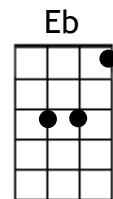

I Only Wanna Be With You (G)

Rusty Springboard - 1963

victoriaukelele.club

Strum: Simple - follow lyrics

Intro: [Am] [D7] [G]

I [G] don't know what it is that makes me [Em7] love you so,
I [G] only know I never want to [Em7] let you go.
Cause [C] you started [D7] something, [Am] can't you [D7] see,
That [G] ever since we met you've had a [Em7] hold on me.
It [C] happens to be [D7] true, I [Am] only wanna [D7] be with [G] you [C] [D7]

It [G] doesn't matter where you go or [Em7] what you do,
I [G] want to spend each moment of the [Em7] day with you.
[C] Look what has [D7] happened, with [Am] just one [D7] kiss,
I [G] never knew that I could be in [Em7] love like this.
It's [C] crazy but it's [D7] true, I [Am] only wanna [D7] be with [G] you.

[Eb] You stopped and smiled at me, and [G] asked if I [C] cared to [G] dance,
[D7] I fell into your open arms, [A7] I didn't stand a [D7] chance, now listen honey -

[G] I just wanna be beside you [Em7] everywhere,
As [G] long as we're together honey [Em7] I don't care.
Cause [C] you started [D7] something, [Am] can't you [D7] see,
That [G] ever since we met you've had a [Em7] hold on me.
It [C] happens to be [D7] true, I [Am] only wanna [D7] be with [G] you.

Instrumental & hum: As per previous verse.

[G] [Em7] [G] [Em7] [C] [D7] [Am] [D7] [G] [Em7] [C] [D7] [Am] [D7] [G]

[Eb] You stopped and smiled at me, and [G] asked if I [C] cared to [G] dance,
[D7] I fell into your open arms, [A7] I didn't stand a [D7] chance, now hear me honey -

[G] I just wanna be beside you [Em7] everywhere,
As [G] long as we're together honey [Em7] I don't care.
Cause [C] you started [D7] something, now [Am] can't you [D7] see,
That [G] ever since we met you've had a [Em7] hold on me.
It [C] happens to be [D7] true, I [Am] only wanna [D7] be with [G] you.