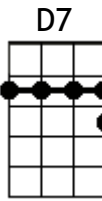

I Only Wanna Be With You (G)

Rusty Springboard - 1963

victoriaukelele.club

Strum: Simple - follow lyrics

Intro: [Am] [D7] [G]

I [G] don't know what it is that makes me [Em7] love you so,
I [G] only know I never want to [Em7] let you go.
Cause [C] you started [D7] something, [Am] can't you [D7] see,
That [G] ever since we met you've had a [Em7] hold on me.
It [C] happens to be [D7] true, I [Am] only wanna [D7] be with [G] you [C] [D7]

It [G] doesn't matter where you go or [Em7] what you do,
I [G] want to spend each moment of the [Em7] day with you.
[C] Look what has [D7] happened, with [Am] just one [D7] kiss,
I [G] never knew that I could be in [Em7] love like this.
It's [C] crazy but it's [D7] true, I [Am] only wanna [D7] be with [G] you.

[Eb] You stopped and smiled at me, and [G] asked if I [C] cared to [G] dance,
[D7] I fell into your open arms, [A7] I didn't stand a [D7] chance, now listen honey -

[G] I just wanna be beside you [Em7] everywhere,
As [G] long as we're together honey [Em7] I don't care.
Cause [C] you started [D7] something, [Am] can't you [D7] see,
That [G] ever since we met you've had a [Em7] hold on me.
It [C] happens to be [D7] true, I [Am] only wanna [D7] be with [G] you.

Instrumental & hum: As per previous verse.

[G] [Em7] [G] [Em7] [C] [D7] [Am] [D7] [G] [Em7] [C] [D7] [Am] [D7] [G]

[Eb] You stopped and smiled at me, and [G] asked if I [C] cared to [G] dance,
[D7] I fell into your open arms, [A7] I didn't stand a [D7] chance, now hear me honey -

[G] I just wanna be beside you [Em7] everywhere,
As [G] long as we're together honey [Em7] I don't care.
Cause [C] you started [D7] something, now [Am] can't you [D7] see,
That [G] ever since we met you've had a [Em7] hold on me.
It [C] happens to be [D7] true, I [Am] only wanna [D7] be with [G] you.