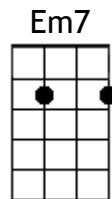

I Only Wanna Be With You (G)

Rusty Springboard - 1963

victoriaukelele.club

Strum: Simple - follow lyrics

Intro: [Am] [D7] [G]

I [G] don't know what it is that makes me [Em7] love you so,
I [G] only know I never want to [Em7] let you go.
Cause [C] you started [D7] something, [Am] can't you [D7] see,
That [G] ever since we met you've had a [Em7] hold on me.
It [C] happens to be [D7] true, I [Am] only wanna [D7] be with [G] you [C] [D7]

It [G] doesn't matter where you go or [Em7] what you do,
I [G] want to spend each moment of the [Em7] day with you.
[C] Look what has [D7] happened, with [Am] just one [D7] kiss,
I [G] never knew that I could be in [Em7] love like this.
It's [C] crazy but it's [D7] true, I [Am] only wanna [D7] be with [G] you.

[Eb] You stopped and smiled at me, and [G] asked if I [C] cared to [G] dance,
[D7] I fell into your open arms, [A7] I didn't stand a [D7] chance, now listen honey -

[G] I just wanna be beside you [Em7] everywhere,
As [G] long as we're together honey [Em7] I don't care.
Cause [C] you started [D7] something, [Am] can't you [D7] see,
That [G] ever since we met you've had a [Em7] hold on me.
It [C] happens to be [D7] true, I [Am] only wanna [D7] be with [G] you.

Instrumental & hum: As per previous verse.

[G] [Em7] [G] [Em7] [C] [D7] [Am] [D7] [G] [Em7] [C] [D7] [Am] [D7] [G]

[Eb] You stopped and smiled at me, and [G] asked if I [C] cared to [G] dance,
[D7] I fell into your open arms, [A7] I didn't stand a [D7] chance, now hear me honey -

[G] I just wanna be beside you [Em7] everywhere,
As [G] long as we're together honey [Em7] I don't care.
Cause [C] you started [D7] something, now [Am] can't you [D7] see,
That [G] ever since we met you've had a [Em7] hold on me.
It [C] happens to be [D7] true, I [Am] only wanna [D7] be with [G] you.