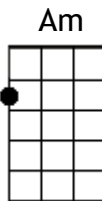

I Only Wanna Be With You (G)

Rusty Springboard - 1963

victoriaukelele.club

Strum: Simple - follow lyrics

Intro: [Am] [D7] [G]

I [G] don't know what it is that makes me [Em7] love you so,
I [G] only know I never want to [Em7] let you go.
Cause [C] you started [D7] something, [Am] can't you [D7] see,
That [G] ever since we met you've had a [Em7] hold on me.
It [C] happens to be [D7] true, I [Am] only wanna [D7] be with [G] you [C] [D7]

It [G] doesn't matter where you go or [Em7] what you do,
I [G] want to spend each moment of the [Em7] day with you.
[C] Look what has [D7] happened, with [Am] just one [D7] kiss,
I [G] never knew that I could be in [Em7] love like this.
It's [C] crazy but it's [D7] true, I [Am] only wanna [D7] be with [G] you.

[Eb] You stopped and smiled at me, and [G] asked if I [C] cared to [G] dance,
[D7] I fell into your open arms, [A7] I didn't stand a [D7] chance, now listen honey -

[G] I just wanna be beside you [Em7] everywhere,
As [G] long as we're together honey [Em7] I don't care.
Cause [C] you started [D7] something, [Am] can't you [D7] see,
That [G] ever since we met you've had a [Em7] hold on me.
It [C] happens to be [D7] true, I [Am] only wanna [D7] be with [G] you.

Instrumental & hum: As per previous verse.

[G] [Em7] [G] [Em7] [C] [D7] [Am] [D7] [G] [Em7] [C] [D7] [Am] [D7] [G]

[Eb] You stopped and smiled at me, and [G] asked if I [C] cared to [G] dance,
[D7] I fell into your open arms, [A7] I didn't stand a [D7] chance, now hear me honey -

[G] I just wanna be beside you [Em7] everywhere,
As [G] long as we're together honey [Em7] I don't care.
Cause [C] you started [D7] something, now [Am] can't you [D7] see,
That [G] ever since we met you've had a [Em7] hold on me.
It [C] happens to be [D7] true, I [Am] only wanna [D7] be with [G] you.