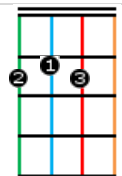

Freight Train (G)

Elizabeth Cotton

victoriaukelele.club

Intro: [C] vamp with a train feel

[G] Freight train, freight train [D] going so fast
[D] Freight train, freight train [G] going so fast
[B7] Please don't say what [C] train I'm on
and they [G] won't know [D7] where I'm [G] gone.

[G] One more place I'd [D] like to be
[D] One more place I'd [G] like to see
[B7] To watch them Old Blue Ridge [C] Mountains
climb,
While [G] I ride on [D7] old number [G] nine.

[G] When I die Lord, [D] bury me deep,
[D] Down at the end of [G] Chestnut Street
[B7] Where I can hear old [C] number nine
As [G] she comes rolling [D7] down the [G] line.

[YouTube: Elizabeth Cotton](#)

B7

C

D

D7

G