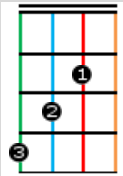

Freight Train (G)

Elizabeth Cotton

victoriaukelele.club

Intro: [C] vamp with a train feel

[G] Freight train, freight train [D] going so fast
[D] Freight train, freight train [G] going so fast
[B7] Please don't say what [C] train I'm on
and they [G] won't know [D7] where I'm [G] gone.

[G] Freight train, freight train [D] goin' round the bend
[D] Freight train, freight train [G] comin' back again
[B7] One of these days turn that [C] train around
and [G] go back to [D7] my home [G] town.

[G] One more place I'd [D] like to be
[D] One more place I'd [G] like to see
[B7] To watch them Old Blue Ridge [C] Mountains
climb,
While [G] I ride on [D7] old number [G] nine.

[G] When I die Lord, [D] bury me deep,
[D] Down at the end of [G] Chestnut Street
[B7] Where I can hear old [C] number nine
As [G] she comes rolling [D7] down the [G] line.

[G] Freight train, freight train [D] going so fast
[D] Freight train, freight train [G] going so fast
[B7] Please don't say what [C] train I'm on
and they [G] won't know [D7] where I'm [G] gone.

[B7] Please don't say what [C] train I'm on
and they [G] won't know [D7] where I'm [G] gone.

[YouTube: Elizabeth Cotton](#)

B7

C

D

D7

G