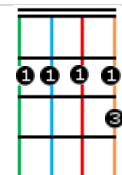

Freight Train (G)

Elizabeth Cotton

victoriaukelele.club

Intro: [C] vamp with a train feel

[G] Freight train, freight train [D] going so fast
[D] Freight train, freight train [G] going so fast
[B7] Please don't say what [C] train I'm on
and they [G] won't know [D7] where I'm [G] gone.

[G] One more place I'd [D] like to be
[D] One more place I'd [G] like to see
[B7] To watch them Old Blue Ridge [C] Mountains
climb,
While [G] I ride on [D7] old number [G] nine.

[G] When I die Lord, [D] bury me deep,
[D] Down at the end of [G] Chestnut Street
[B7] Where I can hear old [C] number nine
As [G] she comes rolling [D7] down the [G] line.

[YouTube: Elizabeth Cotton](#)

B7

C

D

D7

G