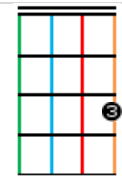

Freight Train (G)

Elizabeth Cotton

victoriaukelele.club

Intro: [C] vamp with a train feel

[G] Freight train, freight train [D] going so fast
[D] Freight train, freight train [G] going so fast
[B7] Please don't say what [C] train I'm on
and they [G] won't know [D7] where I'm [G] gone.

[G] Freight train, freight train [D] goin' round the bend
[D] Freight train, freight train [G] comin' back again
[B7] One of these days turn that [C] train around
and [G] go back to [D7] my home [G] town.

[G] One more place I'd [D] like to be
[D] One more place I'd [G] like to see
[B7] To watch them Old Blue Ridge [C] Mountains
climb,
While [G] I ride on [D7] old number [G] nine.

[G] When I die Lord, [D] bury me deep,
[D] Down at the end of [G] Chestnut Street
[B7] Where I can hear old [C] number nine
As [G] she comes rolling [D7] down the [G] line.

[G] Freight train, freight train [D] going so fast
[D] Freight train, freight train [G] going so fast
[B7] Please don't say what [C] train I'm on
and they [G] won't know [D7] where I'm [G] gone.

[B7] Please don't say what [C] train I'm on
and they [G] won't know [D7] where I'm [G] gone.

[YouTube: Elizabeth Cotton](#)

B7

C

D

D7

G