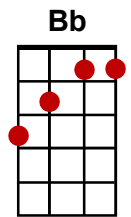

# Folsom Prison Blues

(Johnny Cash)

Intro: **F** (x4)

**F**  
I hear the train a comin', it's rollin' round the bend

**F7**  
And I ain't seen the sunshine since I don't know when

**Bb** **F**  
I'm stuck in Folsom Prison and time keeps draggin' on

**C7** **F**  
But that train keeps a-rollin', on down to San Antone

**F**  
When I was just a baby, my mama told me "Son,

**F7**  
Always be a good boy, don't ever play with guns"

**Bb** **F**  
But I shot a man in Reno, just to watch him die

**C7** **F**  
When I hear that whistle blowing, I hang my head and cry

**F**  
I bet there's rich folks eatin' in a fancy dining car

**F7**  
They're prob'ly drinkin' coffee and smokin' big cigars

**Bb** **F**  
Well I know I had it comin', I know I can't be free

**C** **G**  
Far from Folsom Prison, that's where I wanna stay

**D7** **G**  
And I'd let that lonesome whistle, blow my blues away,

**D7** **G** **G↓** **D7↓** **G↓**  
I'd let that lonesome whistle, blow my blues away.