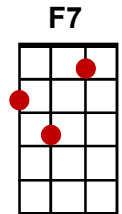

# Folsom Prison Blues

(Johnny Cash)

Intro: **F** (x4)

**F**  
I hear the train a comin', it's rollin' round the bend

**F7**  
And I ain't seen the sunshine since I don't know when

**Bb** **F**  
I'm stuck in Folsom Prison and time keeps draggin' on

**C7** **F**  
But that train keeps a-rollin', on down to San Antone

**F**  
When I was just a baby, my mama told me "Son,

**F7**  
Always be a good boy, don't ever play with guns"

**Bb** **F**  
But I shot a man in Reno, just to watch him die

**C7** **F**  
When I hear that whistle blowing, I hang my head and cry

**F**  
I bet there's rich folks eatin' in a fancy dining car

**F7**  
They're prob'ly drinkin' coffee and smokin' big cigars

**Bb** **F**  
Well I know I had it comin', I know I can't be free

**C** **G**  
Far from Folsom Prison, that's where I wanna stay

**D7** **G**  
And I'd let that lonesome whistle, blow my blues away,

**D7** **G** **G↓** **D7↓** **G↓**  
I'd let that lonesome whistle, blow my blues away.