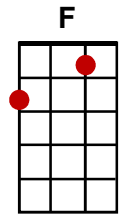

# Folsom Prison Blues

(Johnny Cash)

Intro: **F** (x4)

**F**  
I hear the train a comin', it's rollin' round the bend

**F7**  
And I ain't seen the sunshine since I don't know when

**Bb** **F**  
I'm stuck in Folsom Prison and time keeps draggin' on

**C7** **F**  
But that train keeps a-rollin', on down to San Antone

**F**  
When I was just a baby, my mama told me "Son,

**F7**  
Always be a good boy, don't ever play with guns"

**Bb** **F**  
But I shot a man in Reno, just to watch him die

**C7** **F**  
When I hear that whistle blowing, I hang my head and cry

**F**  
I bet there's rich folks eatin' in a fancy dining car

**F7**  
They're prob'ly drinkin' coffee and smokin' big cigars

**Bb** **F**  
Well I know I had it comin', I know I can't be free

**C** **G**  
Far from Folsom Prison, that's where I wanna stay

**D7** **G**  
And I'd let that lonesome whistle, blow my blues away,

**D7** **G** **G↓** **D7↓** **G↓**  
I'd let that lonesome whistle, blow my blues away.