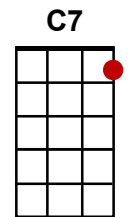

F
I bet there's rich folks eatin' in a fancy dining car

F7
They're prob'ly drinkin' coffee and smokin' big cigars

Bb **F**
Well I know I had it comin', I know I can't be free

C7 **F** **F** **G** **G**
But those people keep a movin', and that's what tortures me