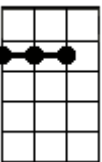

What a day for a Daydream

Lovin Spoonful

www.victoriaukelele.club

Slow: VI VI VI VI VI VI VI VI
Intro: [C] [A7] [Dm] [G7] [C] [A7] [Dm] [G7]

[C] What a day for a [A7] daydream
[Dm] What a day for a [G7] day dreamin' boy
[C] And I'm lost in a [A7] daydream
[Dm] Dreaming 'bout my [G7] bundle of joy

[F] And even if [D] time ain't really [C] on my [A7] side
[F] It's one of those [D] days for taking a [C] walk out [A7] side
[F] I'm blowing the [D] day to take a [C] walk in the [A7] sun
[D] And fall on my face on somebody's [G7] new-mown lawn

[C] I've been having a [A7] sweet dream
[Dm] I've been dreaming since I [G7] woke up today
[C] It's staring me and my [A7] sweet thing
[Dm] Cause she's the one makes me [G7] feel this way

[F] And even if [D] time is passing me [C] by a [A7] lot
[F] I couldn't care [D] less about the (C) dues you say I (A7) got
(F) Tomorrow I'll [D] pay the dues for [C] dropping my [A7] love
[D] A pie in the face for being a [G7] sleepin' bull dog.

Whistle: [C] [A7] [Dm] [G7] [C] [A7] [Dm] [G7]

[F] And you can be [D] sure that if you're [C] feeling [A7] right
[F] A daydream will [D] last along [C] into the [A7] night
[F] Tomorrow at [D] breakfast you may [C] prick up your [A7] ears
[D] Or you may be daydreaming for a [G7] thousand years

[C] What a day for a [A7] daydream
[Dm] Custom made for a [G7] daydreamin' boy
[C] And I'm lost in a [A7] daydream
[Dm] Dreaming 'bout my [G7] bundle of joy

Outro:

[F] VI [D] VI [C] VI [A7] //
[F] VI [D] VI [C] VI [A7] //
[F] VI [G7] VI [C] / (G7) / (C) /

A7

C

D

D alt

Dm

F

G7