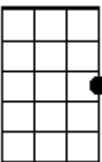

What a day for a Daydream

Lovin Spoonful

www.victoriaukelele.club

Slow: VI VI VI VI VI VI VI VI
Intro: [C] [A7] [Dm] [G7] [C] [A7] [Dm] [G7]

[C] What a day for a [A7] daydream
[Dm] What a day for a [G7] day dreamin' boy
[C] And I'm lost in a [A7] daydream
[Dm] Dreaming 'bout my [G7] bundle of joy

[F] And even if [D] time ain't really [C] on my [A7] side
[F] It's one of those [D] days for taking a [C] walk out [A7] side
[F] I'm blowing the [D] day to take a [C] walk in the [A7] sun
[D] And fall on my face on somebody's [G7] new-mown lawn

[C] I've been having a [A7] sweet dream
[Dm] I've been dreaming since I [G7] woke up today
[C] It's staring me and my [A7] sweet thing
[Dm] Cause she's the one makes me [G7] feel this way

[F] And even if [D] time is passing me [C] by a [A7] lot
[F] I couldn't care [D] less about the (C) dues you say I (A7) got
(F) Tomorrow I'll [D] pay the dues for [C] dropping my [A7] love
[D] A pie in the face for being a [G7] sleepin' bull dog.

Whistle: [C] [A7] [Dm] [G7] [C] [A7] [Dm] [G7]

[F] And you can be [D] sure that if you're [C] feeling [A7] right
[F] A daydream will [D] last along [C] into the [A7] night
[F] Tomorrow at [D] breakfast you may [C] prick up your [A7] ears
[D] Or you may be daydreaming for a [G7] thousand years

[C] What a day for a [A7] daydream
[Dm] Custom made for a [G7] daydreamin' boy
[C] And I'm lost in a [A7] daydream
[Dm] Dreaming 'bout my [G7] bundle of joy

Outro:

[F] VI [D] VI [C] VI [A7] //
[F] VI [D] VI [C] VI [A7] //
[F] VI [G7] VI [C] / (G7) / (C) /

A7

C

D

D alt

Dm

F

G7