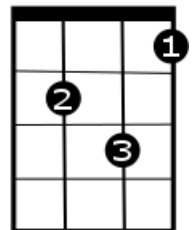

victoriaukelele.club

Away In A Manger

Composer: James R. Murray

Lyricist: Traditional (verses 1 and 2), John McFarland (verse 3)

Intro: [Dm] [Gm] [C7] [F]

[C] A[F]way in a manger
No crib for [Dm] His [Gm] bed
The [C7] little Lord [F] Jesus [Dm]
Lay [G7] down His sweet [C] head

[C7] The [F] stars in the bright sky
Look down where [Dm] He [Gm] lay
The [C7] little Lord [F] Jesus
[Dm] A[Gm]sleep on [C7] the [F] hay

[C7] The [F] cattle are lowing
The Baby [Dm] a[Gm]wakes
But [C7] little Lord [F] Jesus
[Dm] No [G7] crying He [C] makes

[C7] I [F] love Thee, Lord Jesus
Look down from [Dm] the [Gm] sky
And [C7] stay by my [F] side
[Dm] 'Til [Gm] morning [C7] is [F] nigh

[C7] Be [F] near me, Lord Jesus
I ask Thee [Dm] to [Gm] stay
Close [C7] by me for[F]ever
[Dm] And [G7] love me, I [C] pray

[C7] Bless [F] all the dear children
In Thy ten[Dm]der [Gm] care
And [C7] fit us for [F] Heaven
[Dm] To [Gm] live with [C7] Thee [F] there

C7

F

Dm

Gm

C