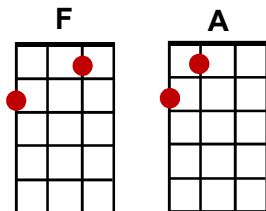

# Blanket On The Ground

(Billie Jo Spears)

Intro: C C C↓ [Stop]

n/c C  
Come and look out through the window,

D  
That big old moon is shinin' down,

G  
Tell me now, don't it remind you,

C C C↓ [Stop]  
Of a blanket on the ground.

n/c C  
Remember back when love first found us,

D  
We'd go slippin' out of town,

G  
And we'd love beneath the moonlight,

C C  
On a blanket on the ground.

C7 F  
I'll get the blanket from the bedroom,

C  
And we'll go walkin' once again,

G  
To that spot down by the river,

C C  
Where our sweet love first began.

C7 F  
Just because we are married,

C  
Don't mean we can't slip around,

G  
So let's walk out through the moonlight,

C C C↓ [Stop]  
And lay the blanket on the ground.

Mentally count 2 - 3 - 4 then play D D D↓ [Stop]