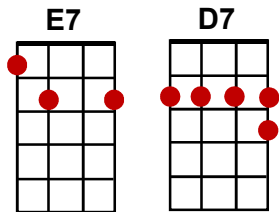

# Blanket On The Ground

(Billie Jo Spears)

Intro: C C C↓ [Stop]

n/c C  
Come and look out through the window,

D  
That big old moon is shinin' down,

G  
Tell me now, don't it remind you,

C C C↓ [Stop]  
Of a blanket on the ground.

n/c C  
Remember back when love first found us,

D  
We'd go slippin' out of town,

G  
And we'd love beneath the moonlight,

C C  
On a blanket on the ground.

C7 F  
I'll get the blanket from the bedroom,

C  
And we'll go walkin' once again,

G  
To that spot down by the river,

C C  
Where our sweet love first began.

C7 F  
Just because we are married,

C  
Don't mean we can't slip around,

G  
So let's walk out through the moonlight,

C C C↓ [Stop]  
And lay the blanket on the ground.

Mentally count 2 - 3 - 4 then play D D D↓ [Stop]