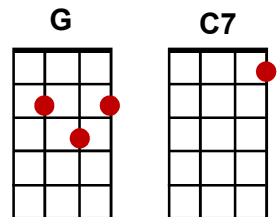

# Blanket On The Ground

(Billie Jo Spears)

Intro: C C C↓ [Stop]

n/c C  
Come and look out through the window,

D  
That big old moon is shinin' down,

G  
Tell me now, don't it remind you,

C C C↓ [Stop]  
Of a blanket on the ground.

n/c C  
Remember back when love first found us,

D  
We'd go slippin' out of town,

G  
And we'd love beneath the moonlight,

C C  
On a blanket on the ground.

C7 F  
I'll get the blanket from the bedroom,

C  
And we'll go walkin' once again,

G  
To that spot down by the river,

C C  
Where our sweet love first began.

C7 F  
Just because we are married,

C  
Don't mean we can't slip around,

G  
So let's walk out through the moonlight,

C C C↓ [Stop]  
And lay the blanket on the ground.

Mentally count 2 - 3 - 4 then play D D D↓ [Stop]