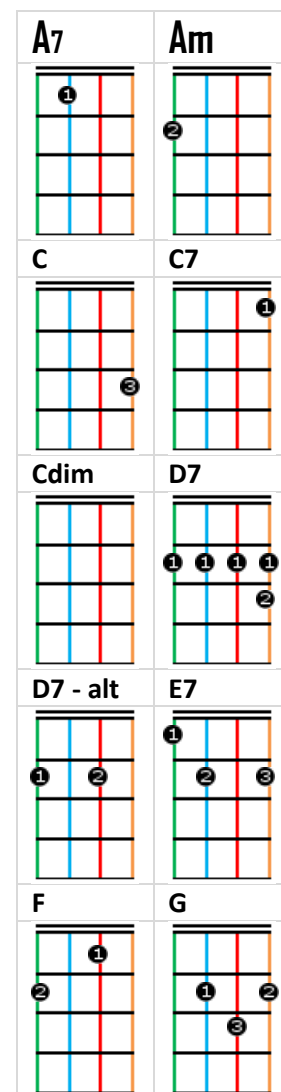

Baby Face

Harry Akst, Benny Davis

victoriaukelele.club

[C] [G] [G7] [C] [A7] [D7] [G7] (first verse)

[C] Baby face, you've got the cutest little [G] baby face

There's not another one could [G7] take your place,

[C] baby [A7] face

[D7-alt] My poor heart is jumpin',

[G7↓] you sure have started somethin'

[C] Baby face, I'm up in heaven when I'm

[E7] in your fond em[Am]-[C7]brace

I didn't [F] need a [Cdim] shove cause I just [C] fell in [A7] love

With your [D7] pretty [G7] Baby [C] Face [A7]

With your [D7] pretty [G7] Baby [C] Face

[C] Baby face, you've got the cutest little [G] baby face

There's not another one could [G7] take your place,

[C] baby [A7] face

[D7-alt] My poor heart is jumpin',

[G7↓] you sure have started somethin'

[C] Baby face, I'm up in heaven when I'm

[E7] in your fond em[Am]-[C7]brace

I didn't [F] need a [Cdim] shove cause I just [C] fell in [A7] love

With your [D7] pretty [G7] Baby [C] Face [A7]

With your [D7] pretty [G7] Baby [C↓] Face [G7↓]

[C↓]

YouTube: [Art Mooney & his Orchestra](#)